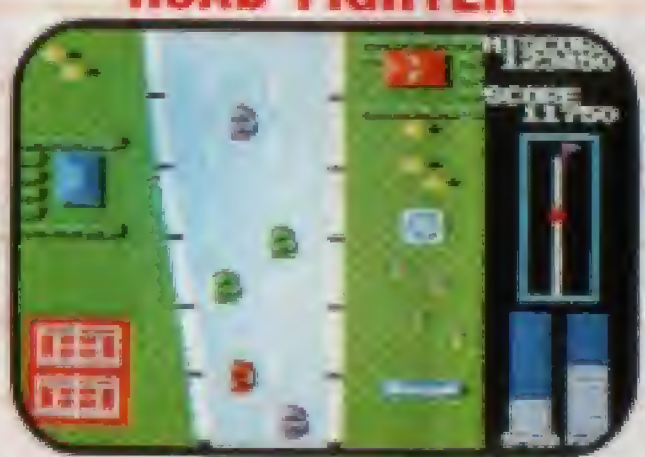

ROAD FIGHTER

An exciting game at a terrific speed. Your cool and skill are crucial.

©1983 Konami