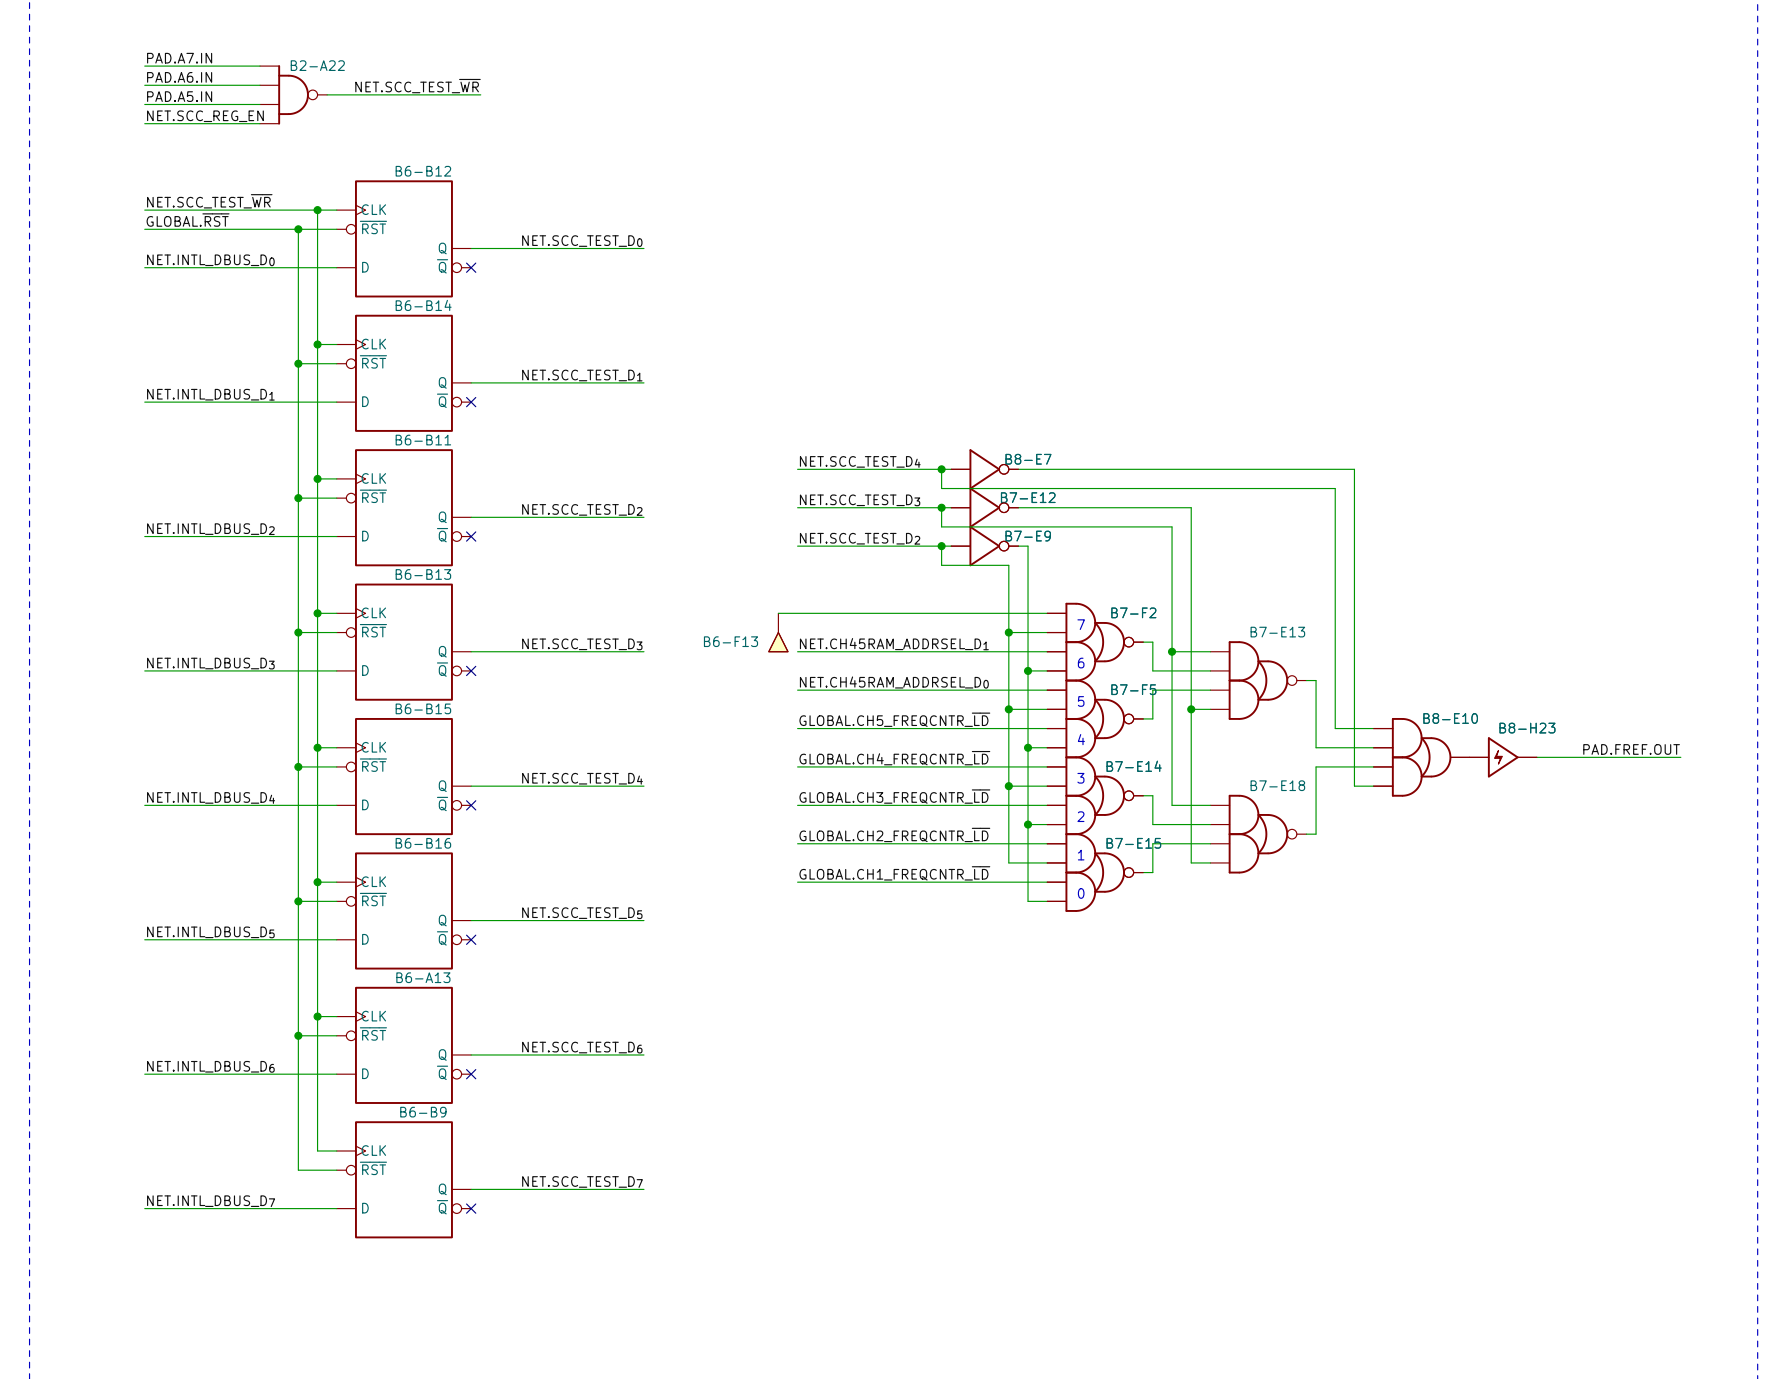

MISC

SCC REGISTER DECODER

SCC CHANNEL SWITCH

SCC TEST REGISTER/OUTPUT

OMAKE

VRC REGISTER DECODER

SCC WAVETABLE PLAYER