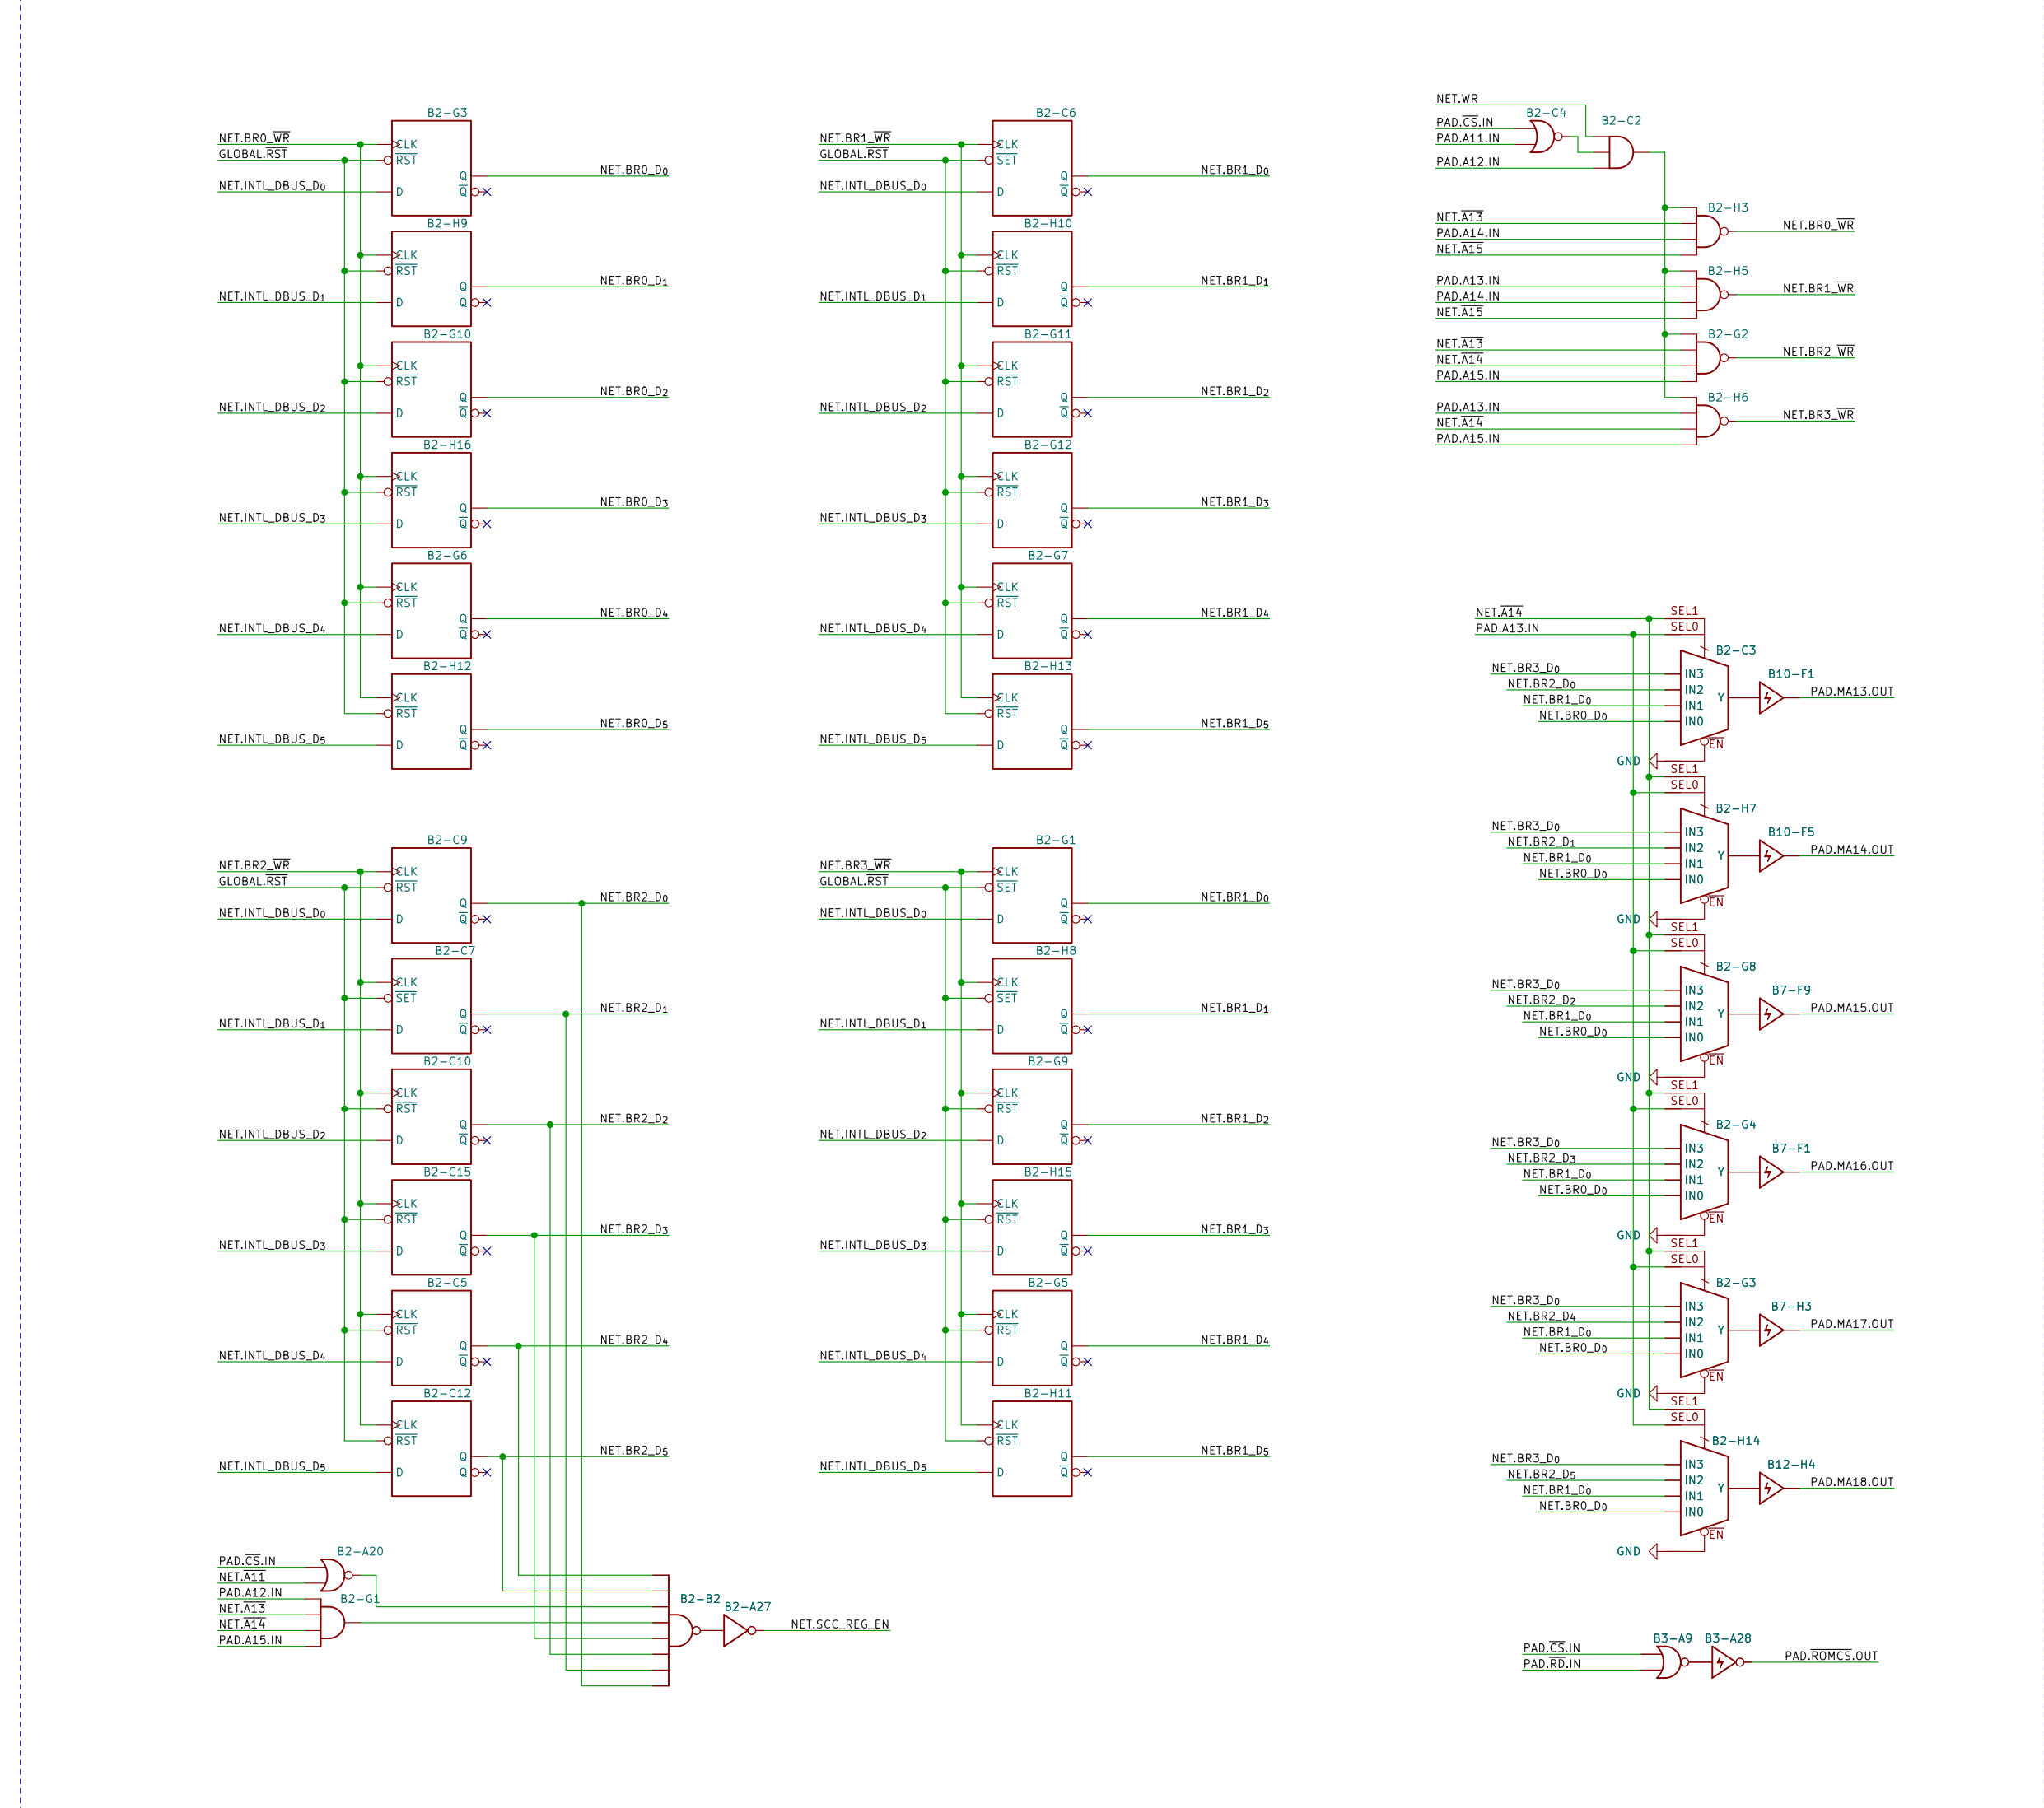

MISC

SCC REGISTER DECODER

SCC CHANNEL SWITCH

SCC TEST REGISTER/OUTPUT

OMAKE

VRC REGISTER DECODER

SCC WAVETABLE PLAYER