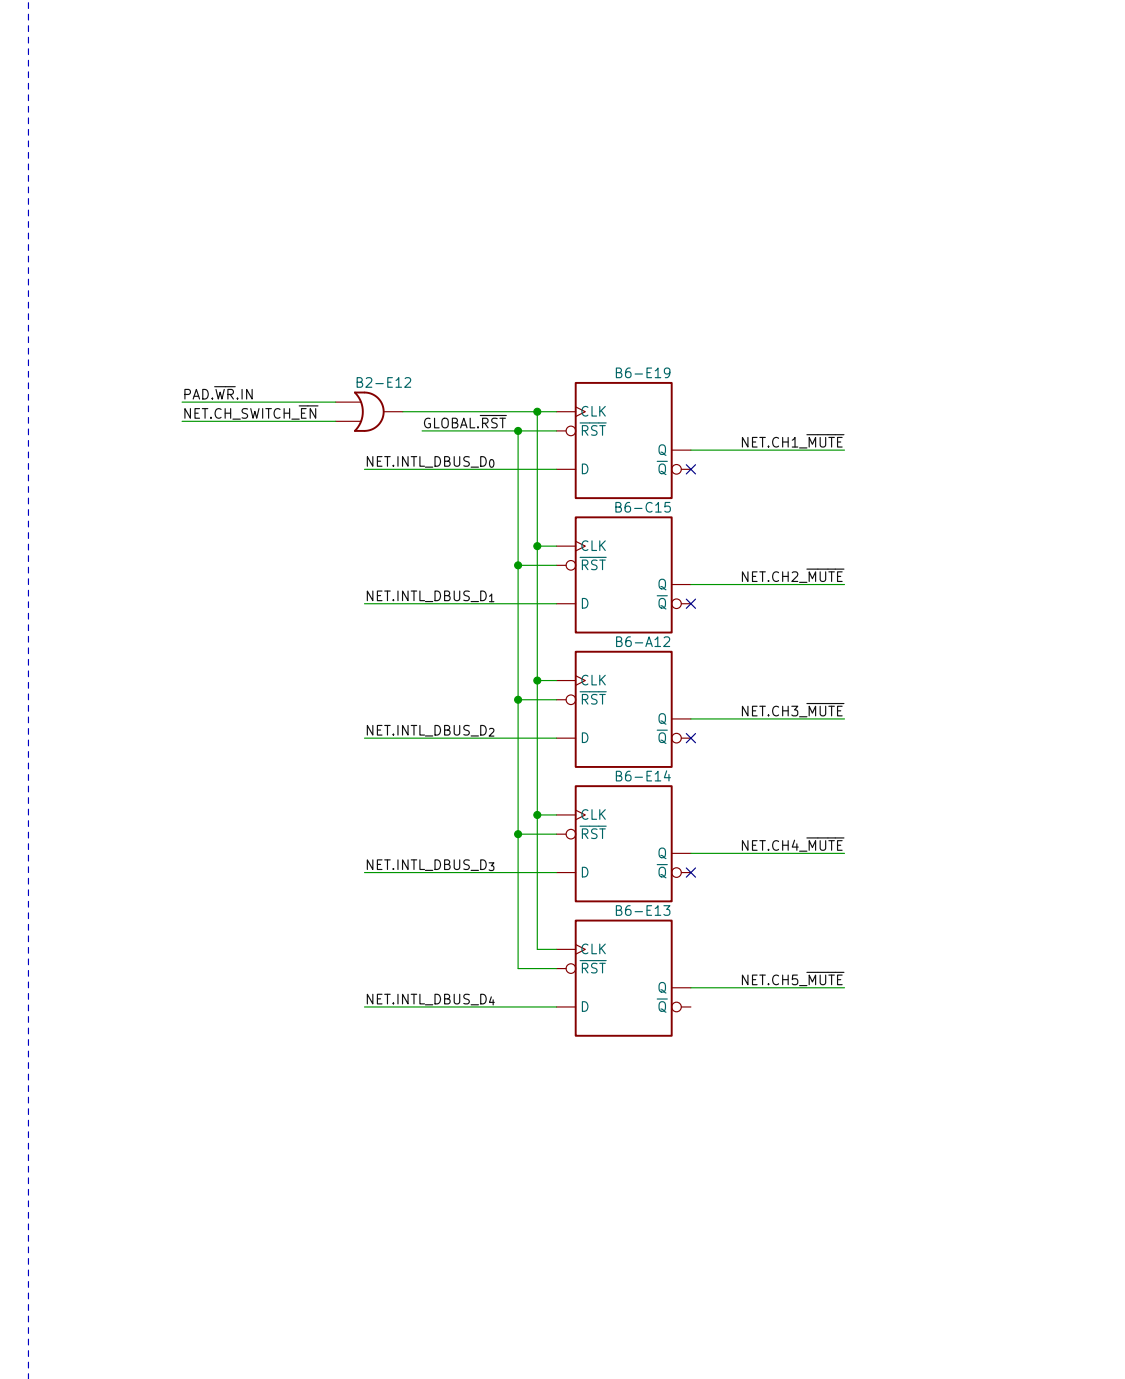

MISC

SCC REGISTER DECODER

SCC CHANNEL SWITCH

SCC TEST REGISTER/OUTPUT

OMAKE

VRC REGISTER DECODER

SCC WAVETABLE PLAYER