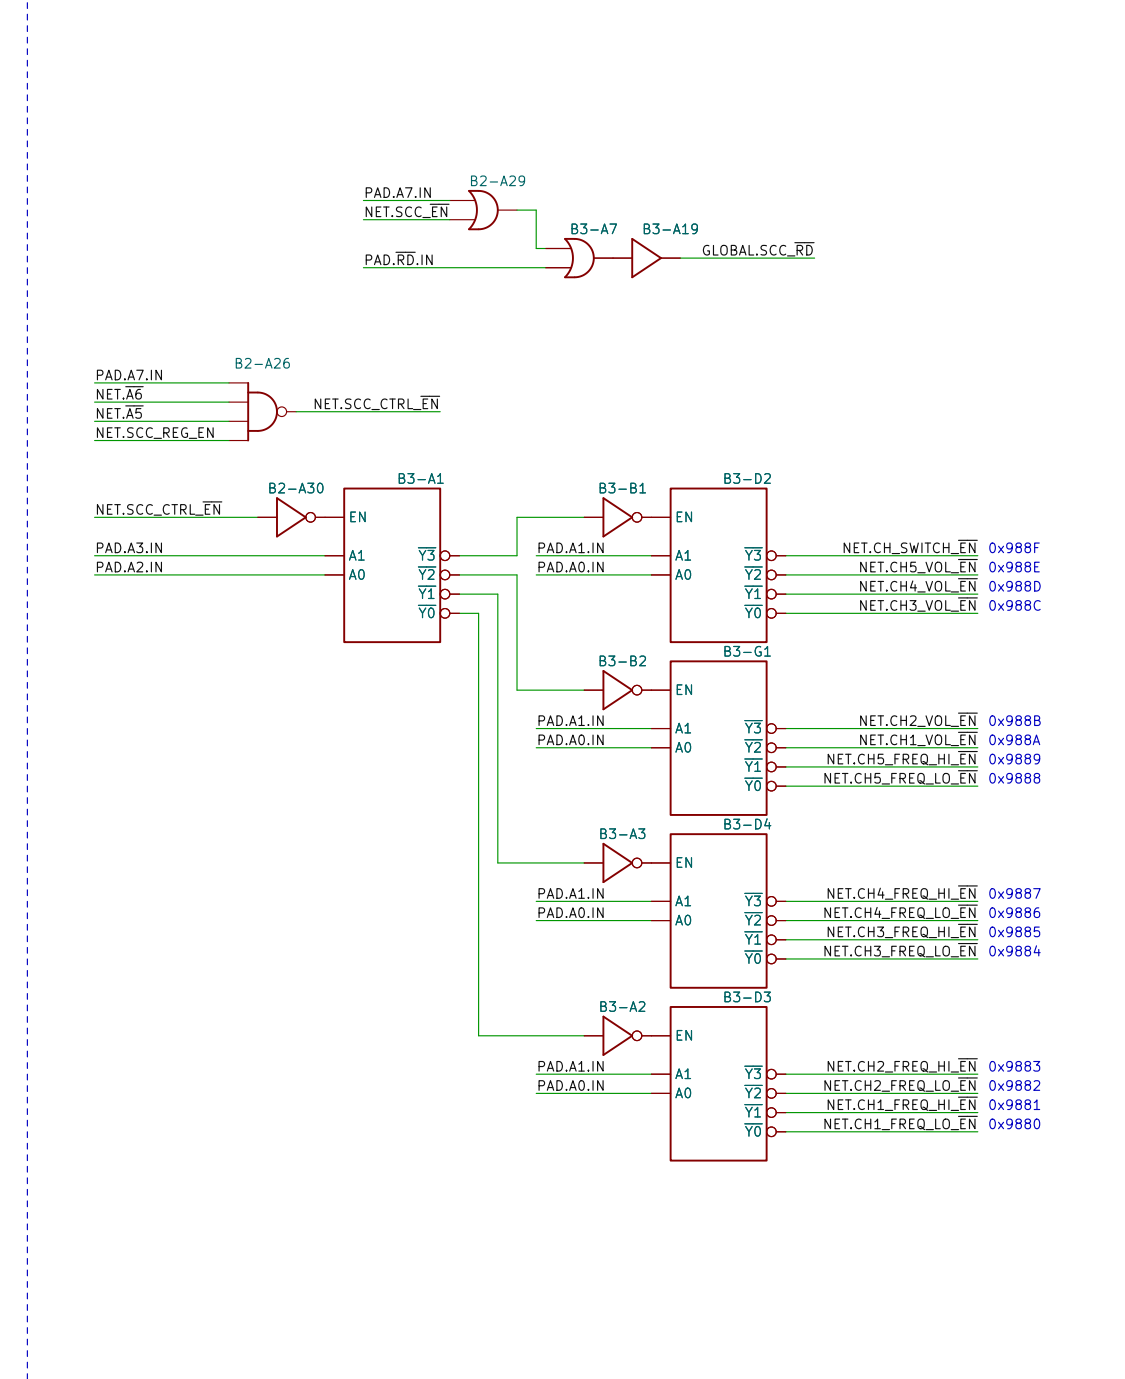

MISC

SCC REGISTER DECODER

SCC CHANNEL SWITCH

SCC TEST REGISTER/OUTPUT

OMAKE

VRC REGISTER DECODER

SCC WAVETABLE PLAYER