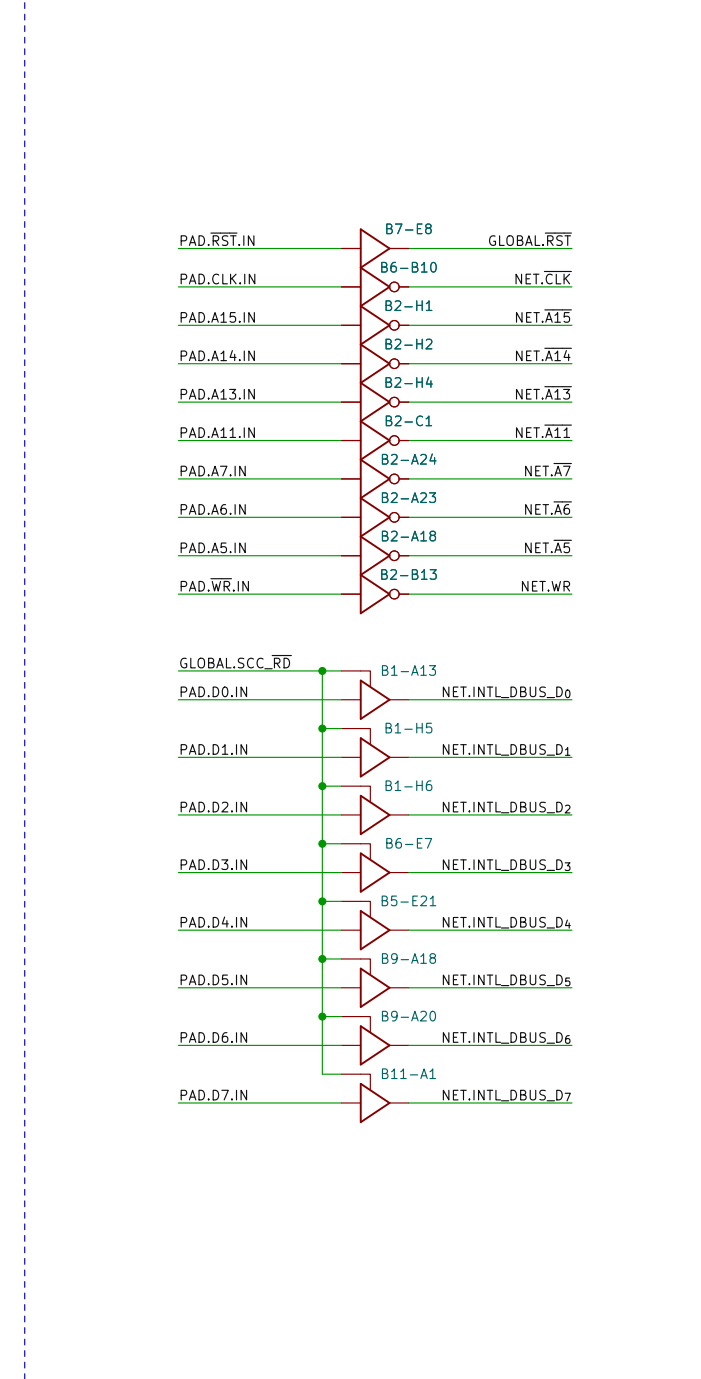

MISC

SCC REGISTER DECODER

SCC CHANNEL SWITCH

SCC TEST REGISTER/OUTPUT

OMAKE

VRC REGISTER DECODER

SCC WAVETABLE PLAYER