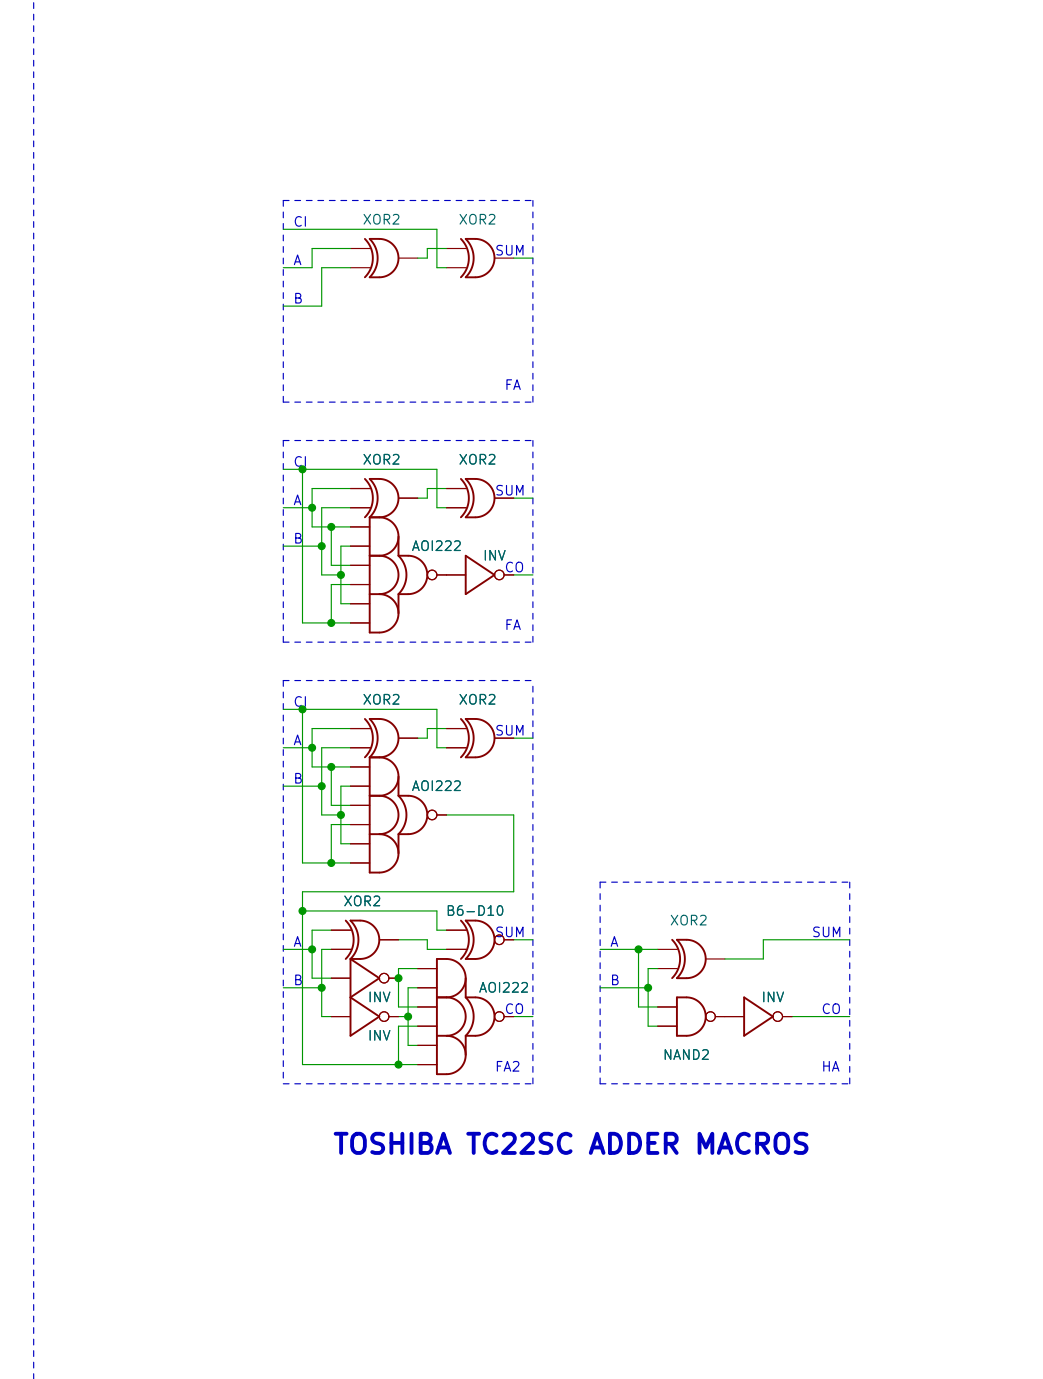

MISC

SCC REGISTER DECODER

SCC CHANNEL SWITCH

SCC TEST REGISTER/OUTPUT

OMAKE

VRC REGISTER DECODER

SCC WAVETABLE PLAYER